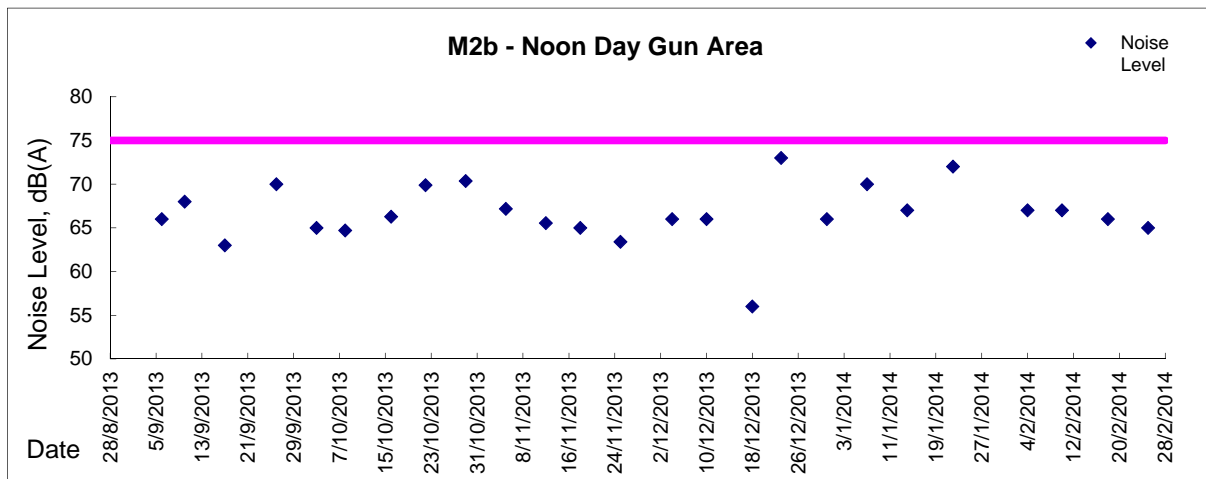

Graphic Presentation of Noise Monitoring Result
Day Time (0700 - 1900hrs on normal weekdays)

Graphic Presentation of Noise Monitoring Result

Day Time (0700 - 1900hrs on normal weekdays)