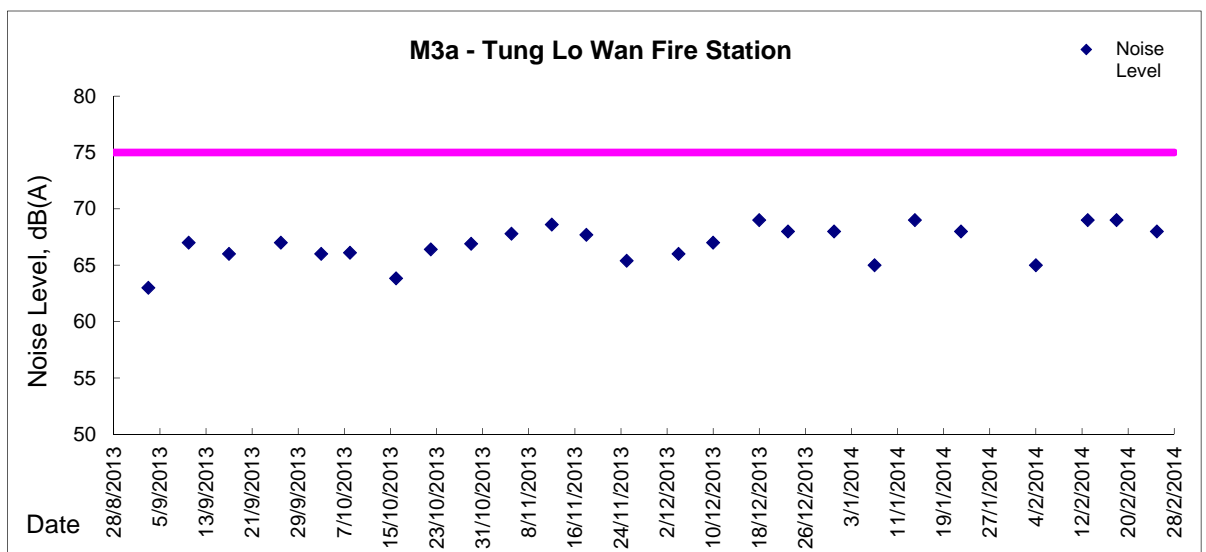

Graphic Presentation of Noise Monitoring Result
Day Time (0700 - 1900hrs on normal weekdays)

Graphic Presentation of Noise Monitoring Result

Day Time (0700 - 1900hrs on normal weekdays)