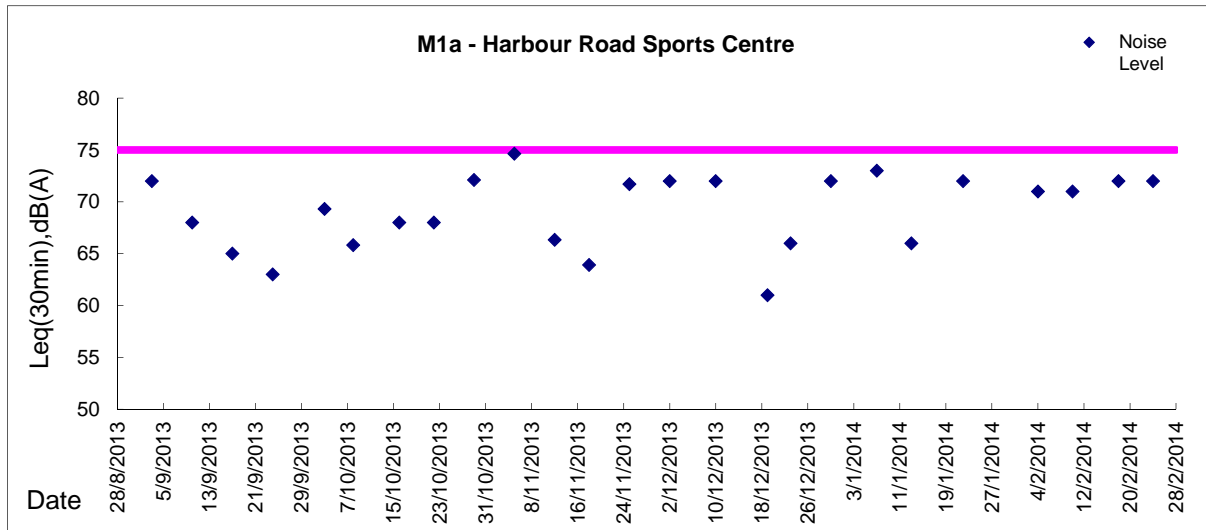

Graphic Presentation of Noise Monitoring Result
Day Time (0700 - 1900hrs on normal weekdays)

Graphic Presentation of Noise Monitoring Result

Day Time (0700 - 1900hrs on normal weekdays)